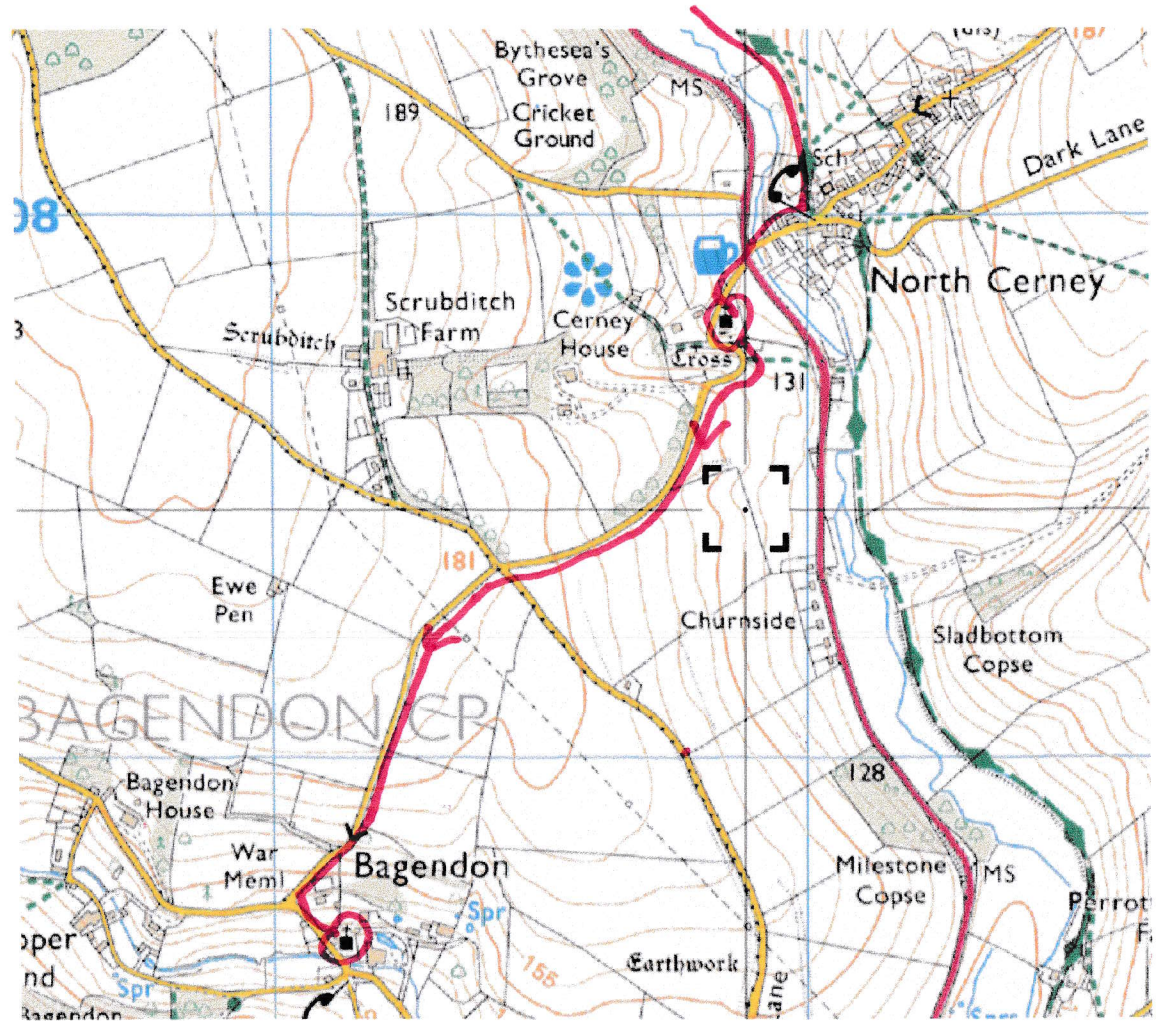

-  Path to take
-  Alternative

3 km / 1.9 miles (either route)

→ 4.3 km
2.7 miles

→ 4.6 km
2.9 miles

Rendcomb → N Cerney

2.3 km 1.4 miles

2.5 km 1.6 miles

N Cerney → Bagendon

1.6 km

1.0 miles

Baunton → Stratton
 2 km
 1.25 miles

Bagendon to Baunton

-  2.9 km 1.8 miles
-  2.7 km 1.7 miles