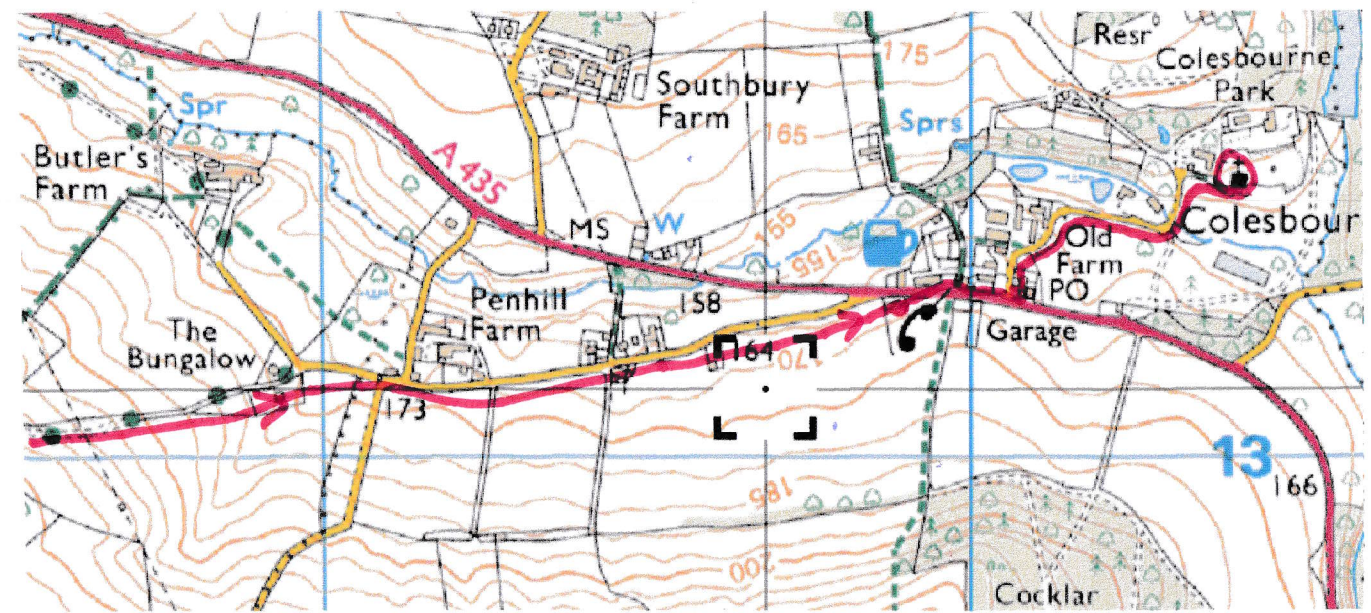

-  Path to take
-  Alternative

3 km / 1.9 miles (either route)

→ 4.3 km
2.7 miles

→ 4.6 km
2.9 miles

Rendcomb → N Cerney

2.3 km 1.4 miles

2.5 km 1.6 miles

N Cerney → Bagendon

1.6 km

1.0 miles

Baunton → Stratton
 2 km
 1.25 miles

Bagendon to Baunton

-  2.9 km 1.8 miles
-  2.7 km 1.7 miles