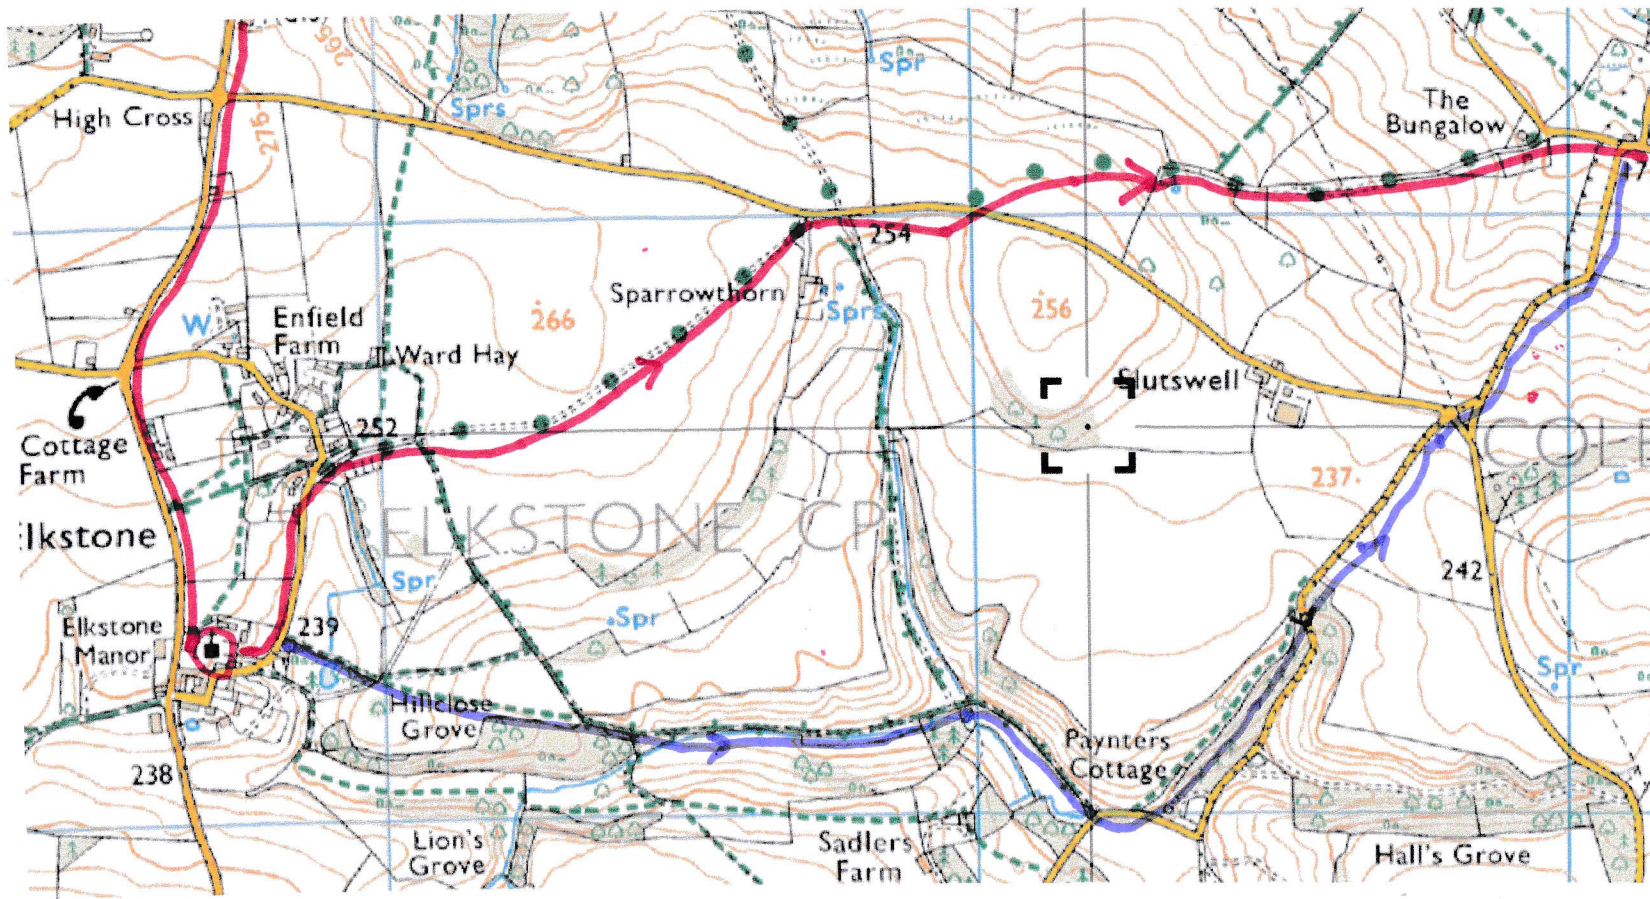

-  Path to take
-  Alternative

3 km / 1.9 miles (either route)

→ 4.3 km
2.7 miles

→ 4.6 km
2.9 miles

Rendcomb → N Cerney

2.3 km 1.4 miles

2.5 km 1.6 miles

N Cerney → Bagendon

1.6 km

1.0 miles

Baunton → Stratton
 2 km
 1.25 miles

Bagendon to Baunton

-  2.9 km 1.8 miles
-  2.7 km 1.7 miles