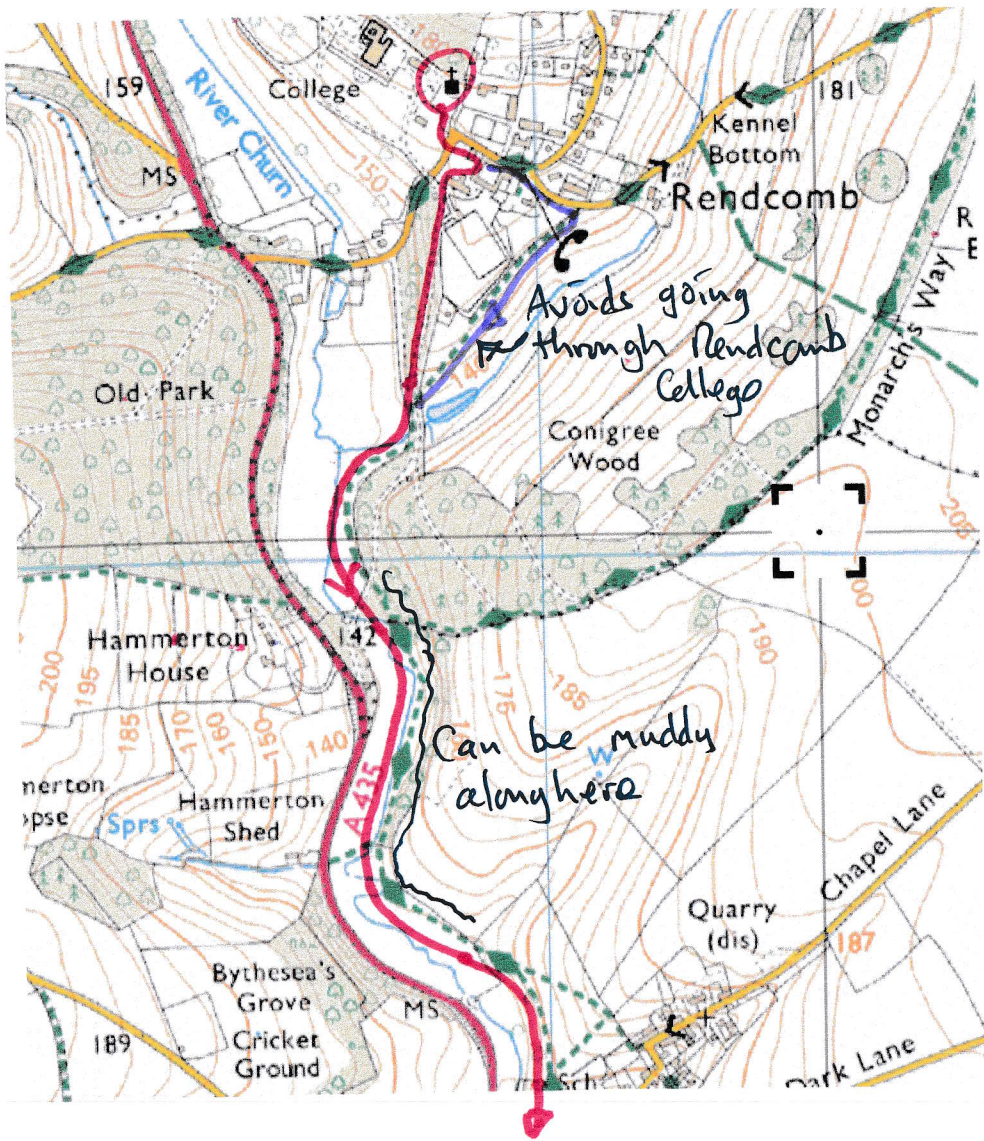

-  Path to take
-  Alternative

3 km / 1.9 miles (either route)

→ 4.3 km
2.7 miles

→ 4.6 km
2.9 miles

Rendcomb → N Cerney

2.3 km 1.4 miles

2.5 km 1.6 miles

N Cerney → Bagendon

1.6 km

1.0 miles

Baunton → Stratton
 2 km
 1.25 miles

Bagendon to Baunton

-  2.9 km 1.8 miles
-  2.7 km 1.7 miles