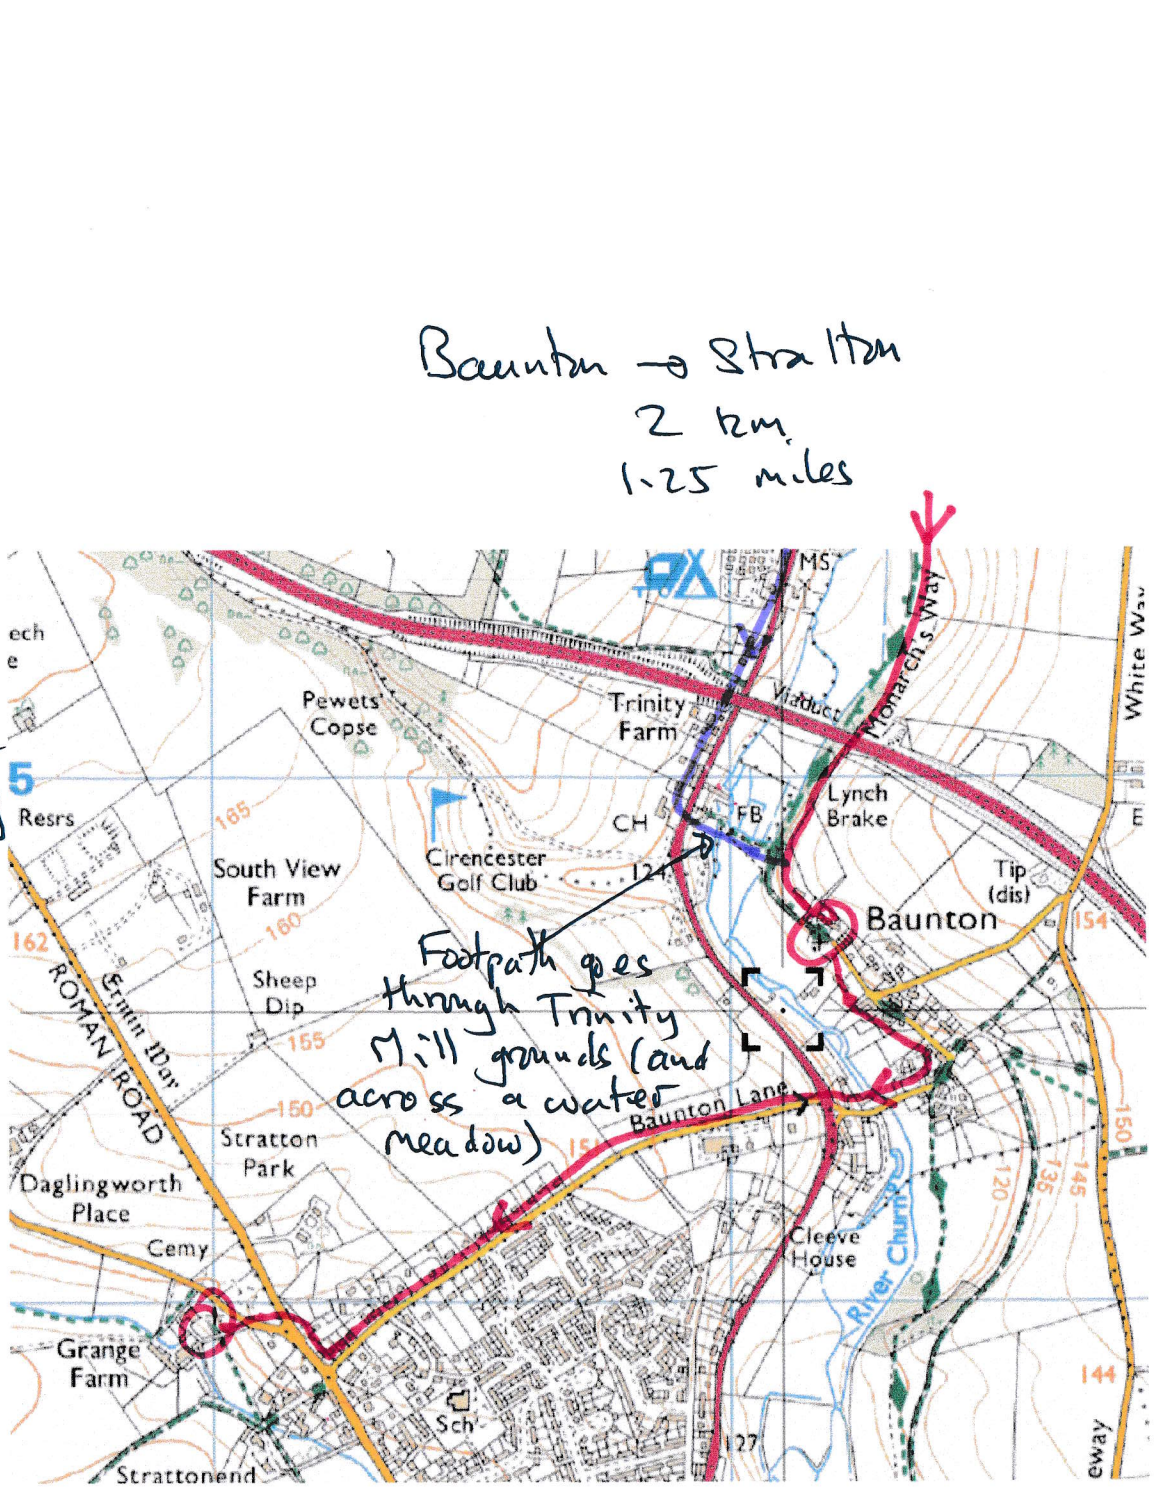

-  Path to take
-  Alternative

3 km / 1.9 miles (either route)

→ 4.3 km
2.7 miles

→ 4.6 km
2.9 miles

Rendcomb → N Cerney

2.3 km 1.4 miles

2.5 km 1.6 miles

N Cerney → Bagendon

1.6 km

1.0 miles

Baunton → Stratton
 2 km
 1.25 miles

Bagendon to Baunton

-  2.9 km 1.8 miles
-  2.7 km 1.7 miles