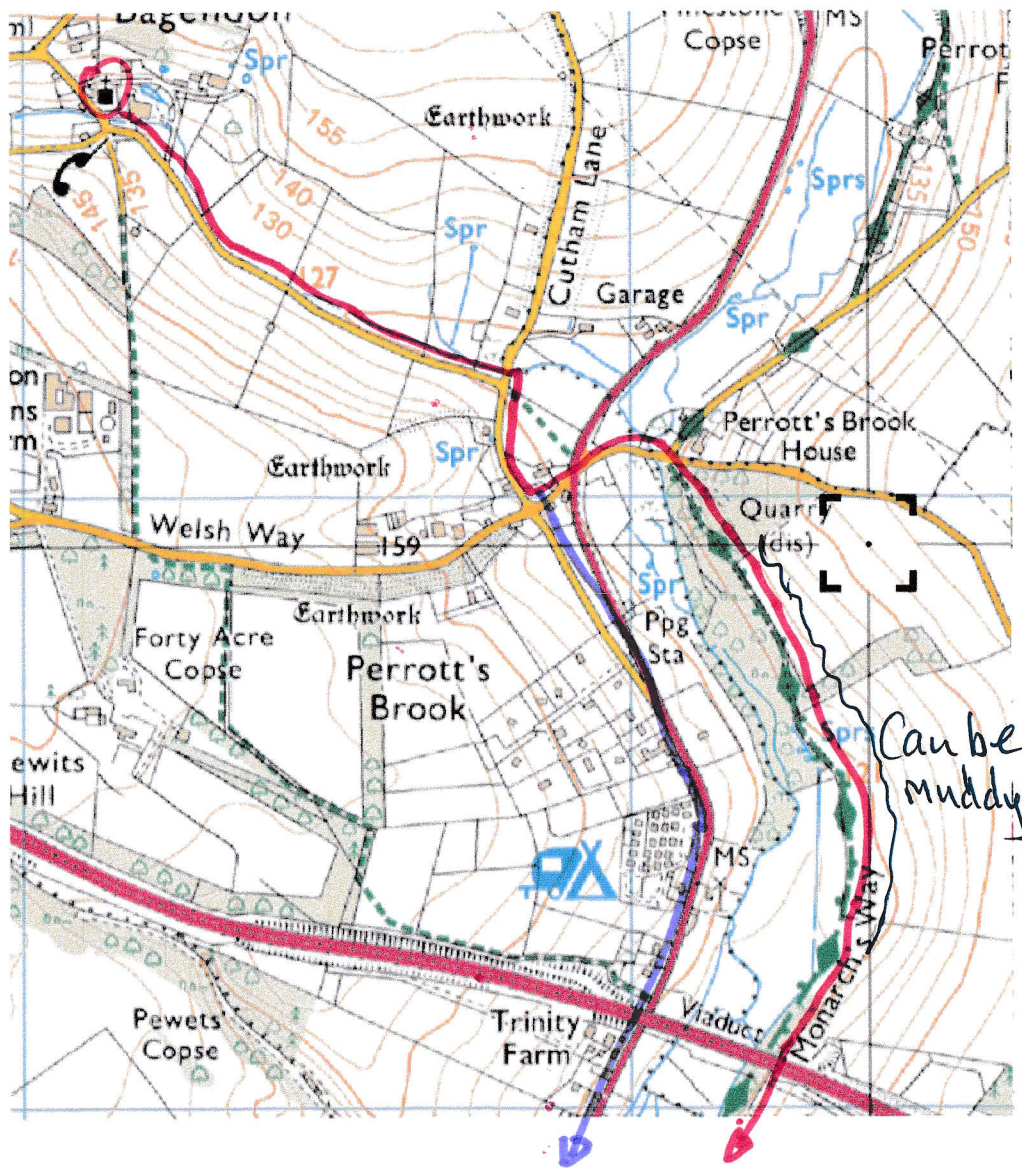

-  Path to take
-  Alternative

3 km / 1.9 miles (either route)

→ 4.3 km
2.7 miles

→ 4.6 km
2.9 miles

Rendcomb → N Cerney

2.3 km 1.4 miles

2.5 km 1.6 miles

N Cerney → Bagendon

1.6 km

1.0 miles

Baunton → Stratton
 2 km
 1.25 miles

Bagendon to Baunton

-  2.9 km 1.8 miles
-  2.7 km 1.7 miles