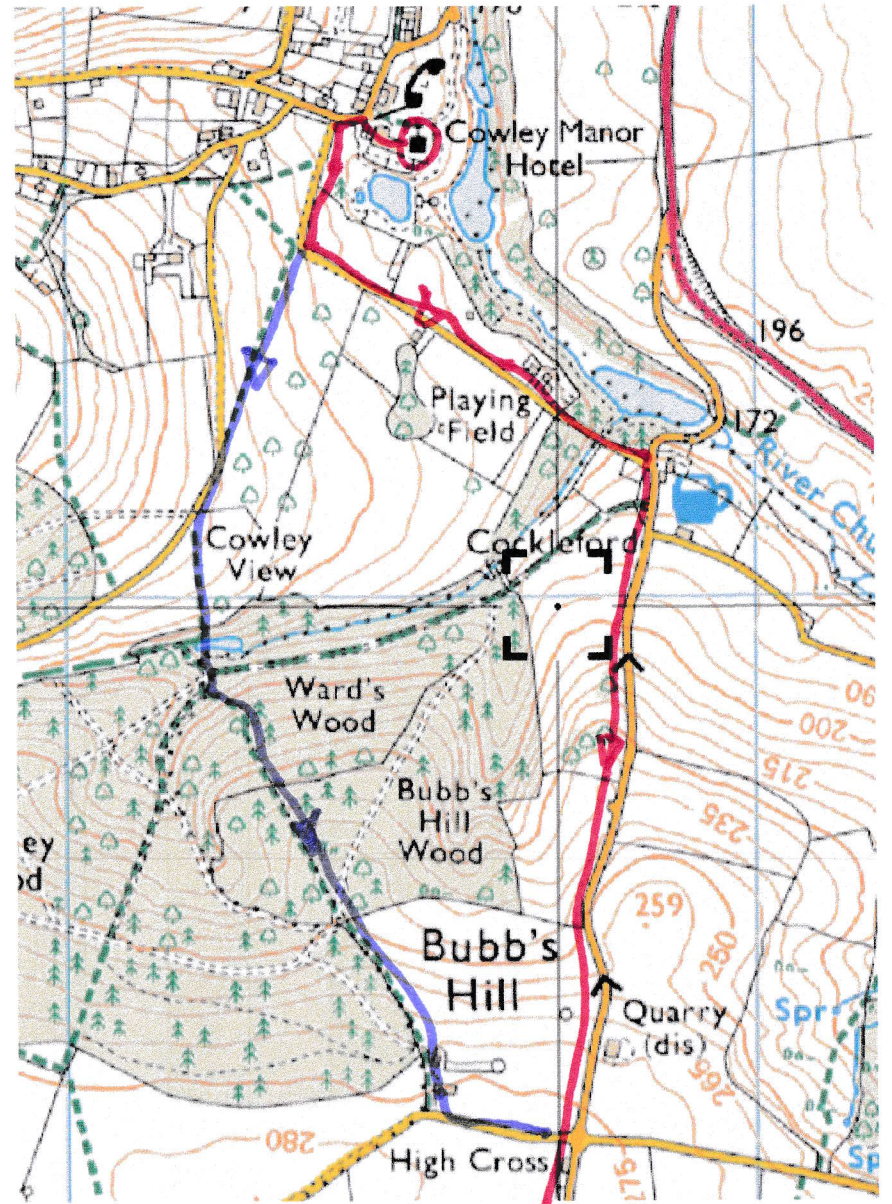

-  Path to take
-  Alternative

3 km / 1.9 miles (either route)

→ 4.3 km
2.7 miles

→ 4.6 km
2.9 miles

Rendcomb → N Cerney

2.3 km 1.4 miles

2.5 km 1.6 miles

N Cerney → Bagendon

1.6 km

1.0 miles

Baunton → Stratton
 2 km
 1.25 miles

Bagendon to Baunton

-  2.9 km 1.8 miles
-  2.7 km 1.7 miles